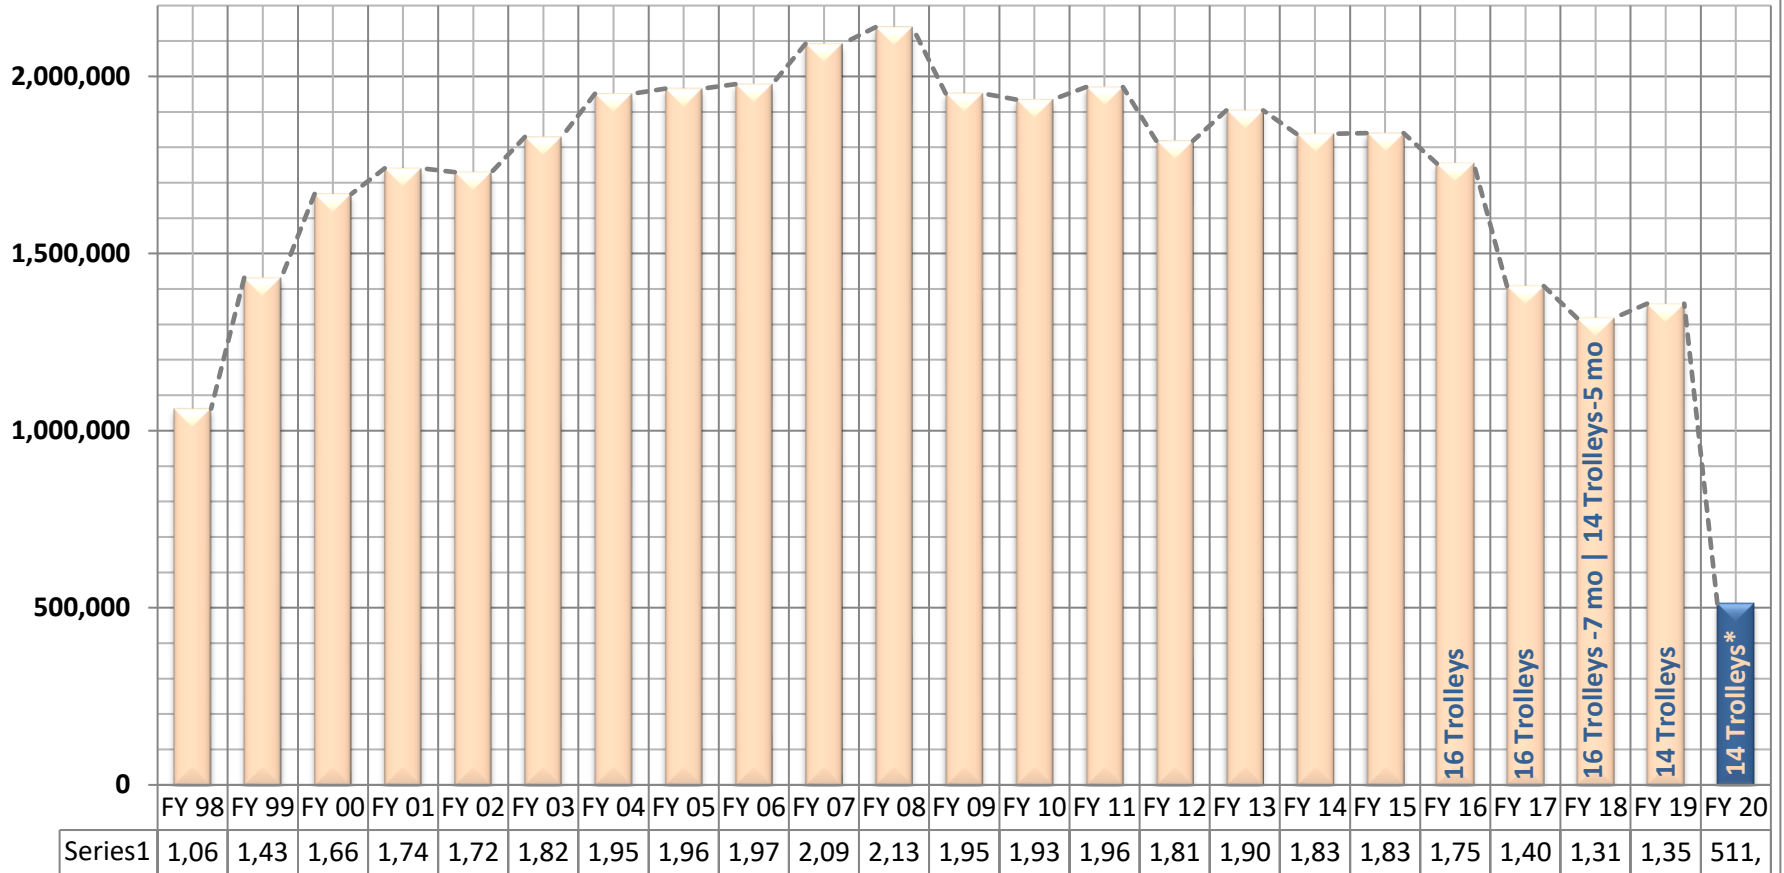

## Ridership History 1998 - 2020 Fiscal Years

\* I-Ride Trolley operations were shut down for five (5) months during FY 2020 due to COVID-19.