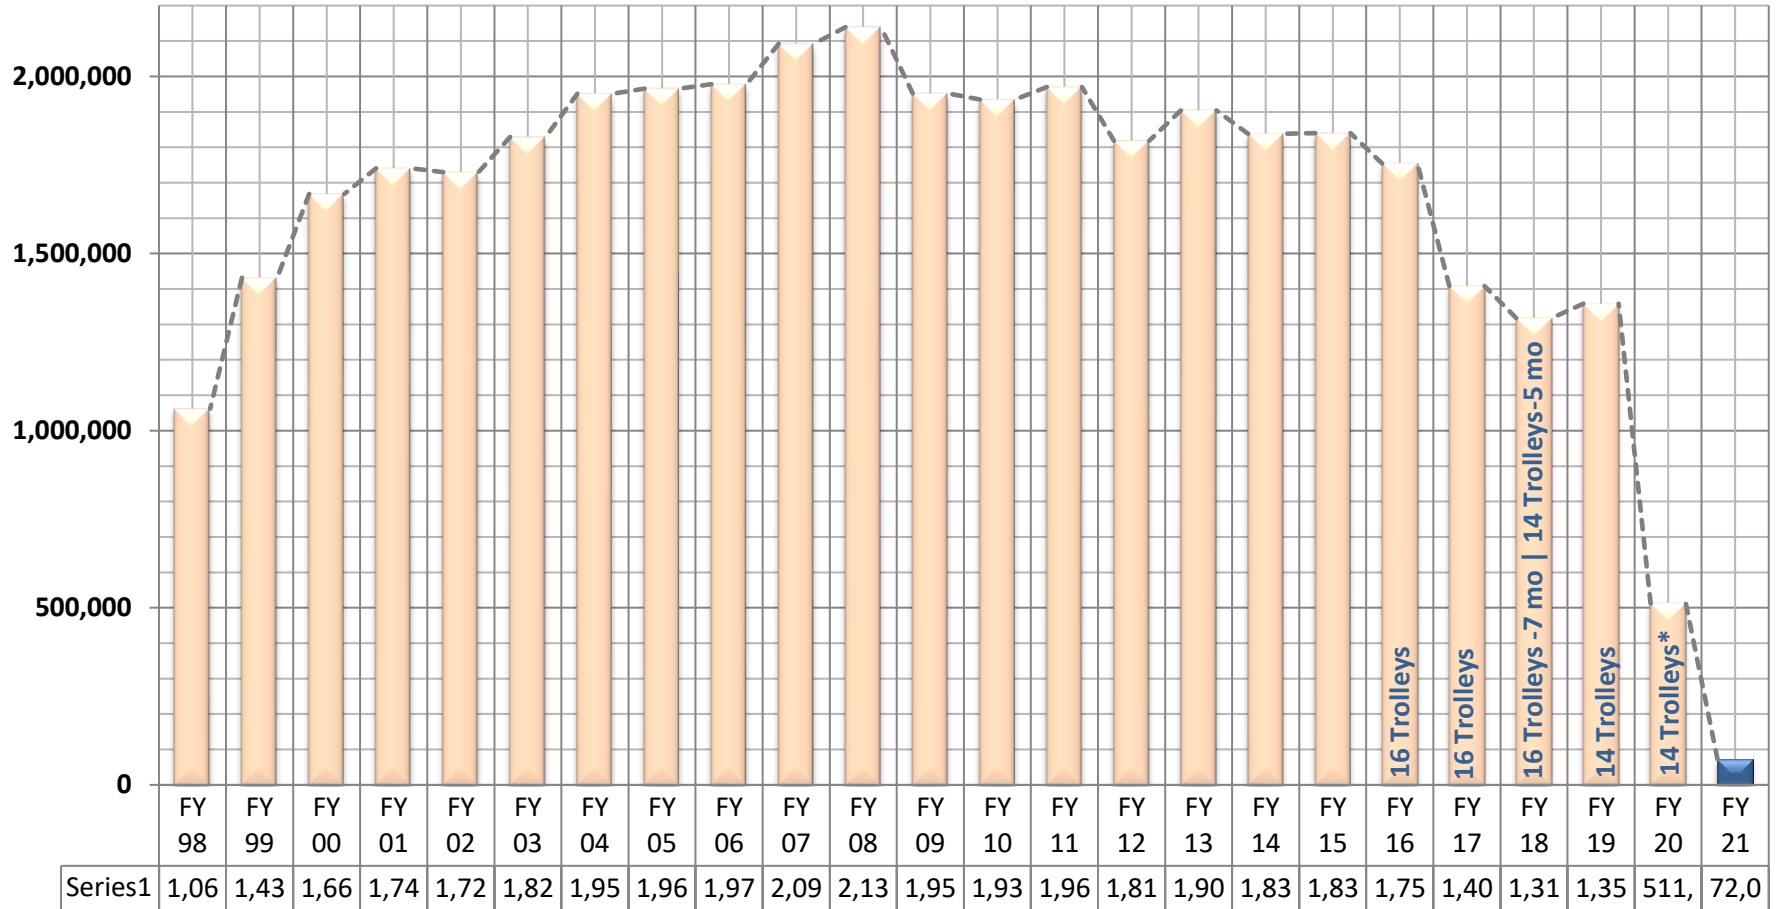

# Ridership History 1998 - 2021 Fiscal Years

\* I-Ride Trolley operations were shut down for five (5) months during FY 2020 and again in FY 2021 due to COVID-19.