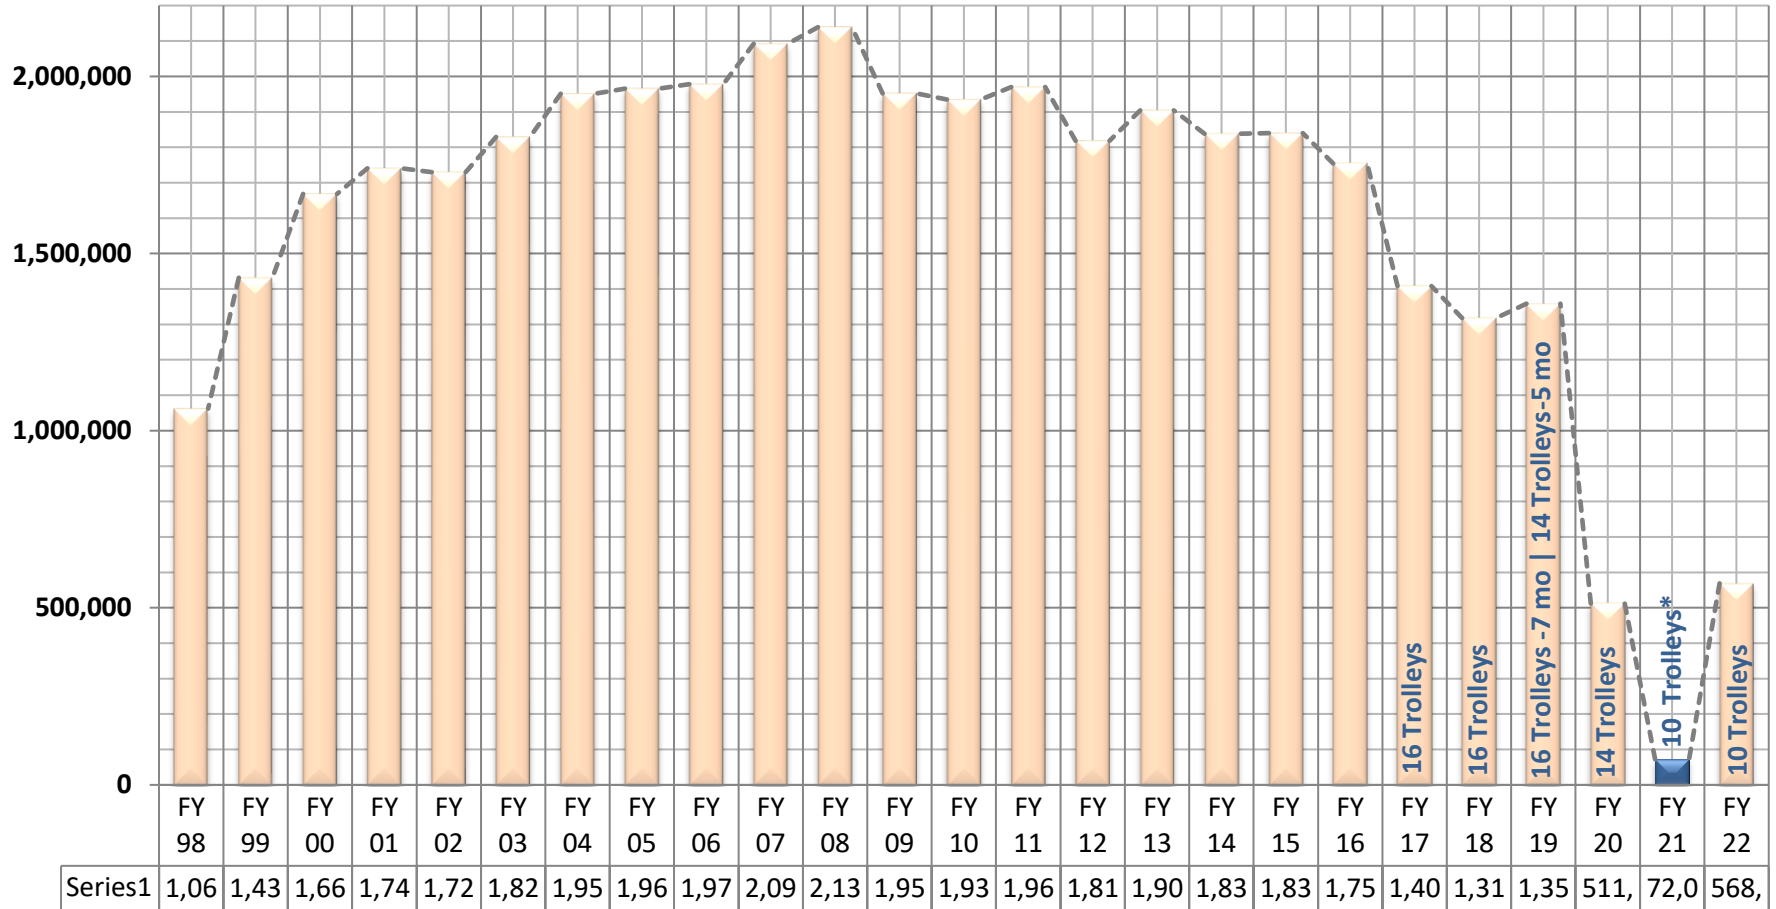

Ridership History 1998 - 2022 Fiscal Years

* I-Ride Trolley operations were shut down for five (5) months during FY 2020 and again in FY 2021 due to COVID-19.